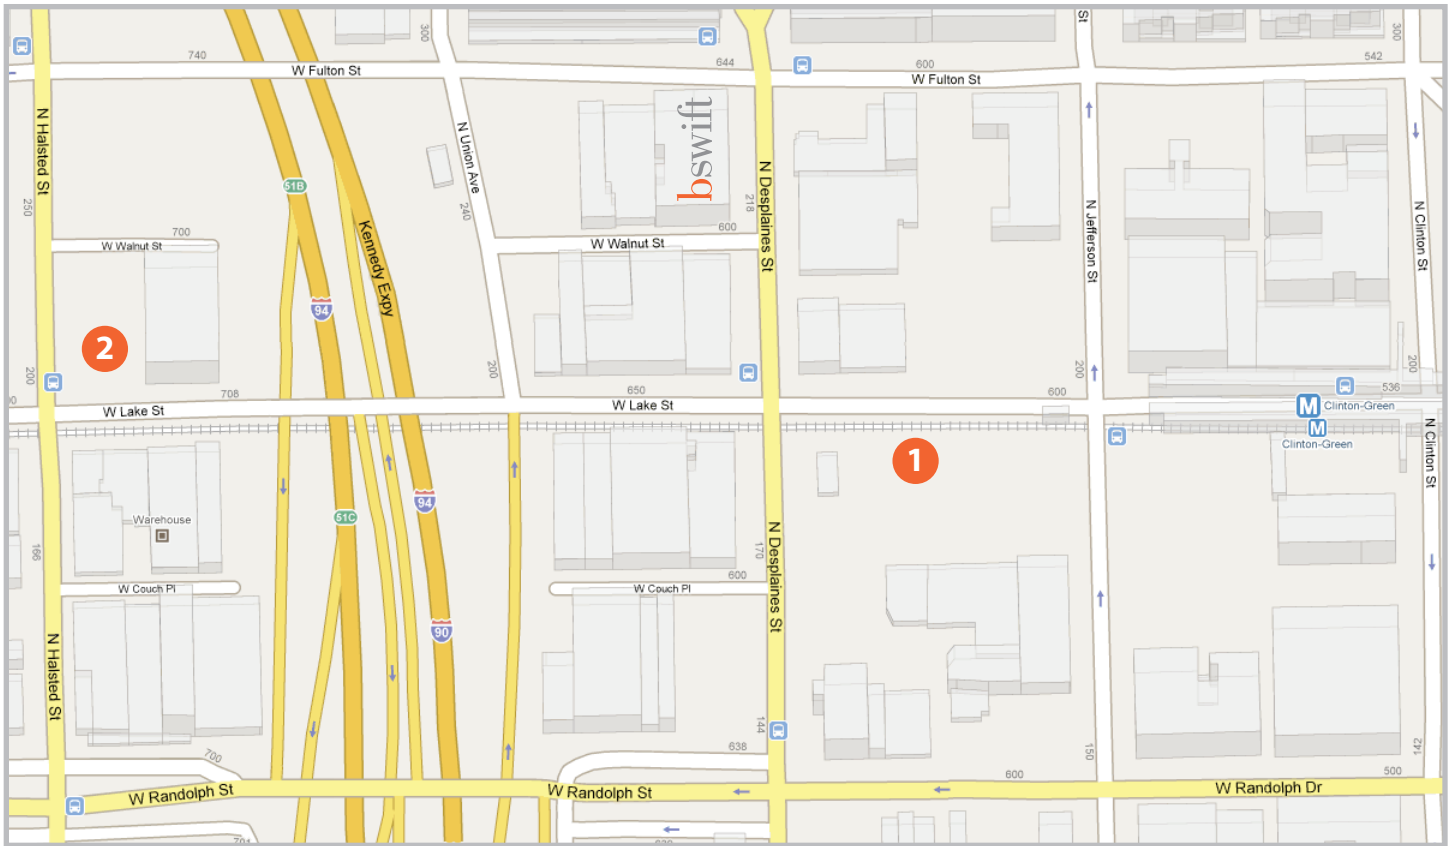

Parking Near bswift:

1 Self Park Garage
Covered Garage, Most Convenient Option (\$18-24 per day)
Between Des Plaines St. & Jefferson St.

2 Public Parking
Open-Air Lot, 10 Minute Walk (\$8-10 per day)
Corner of Lake St. & Halsted St.